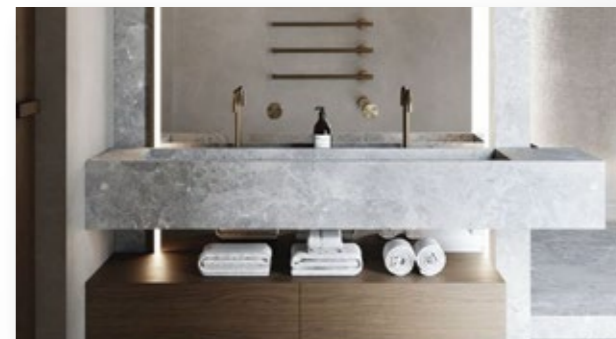

04

EASY DESIGN